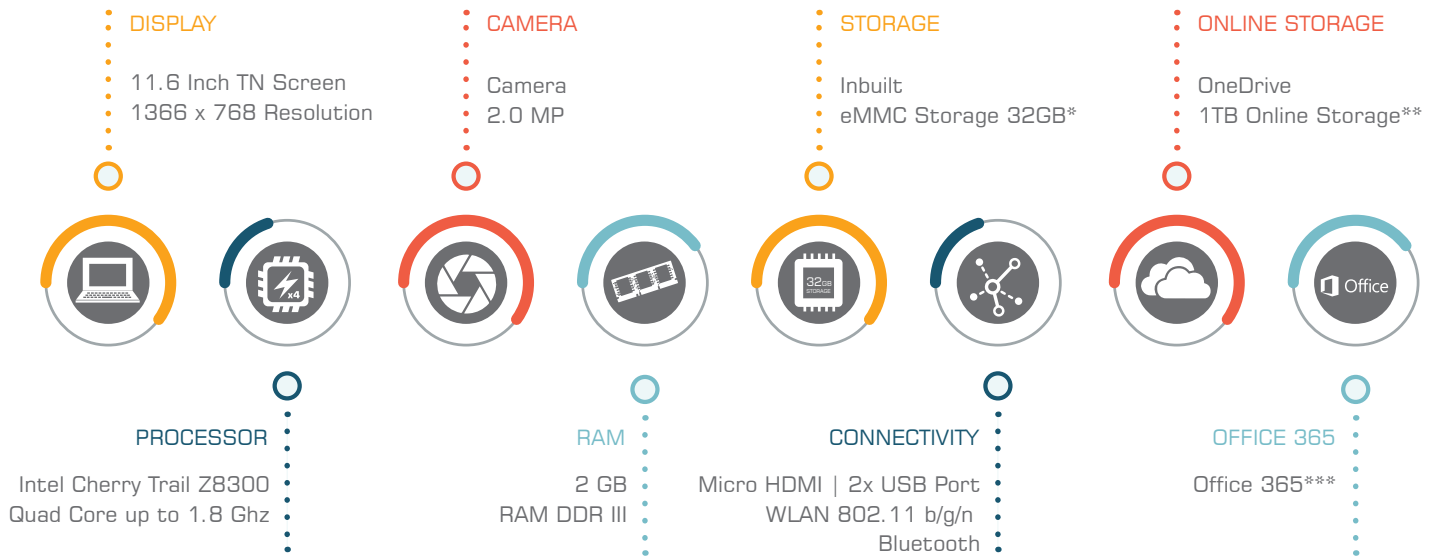

WiFi

Office 365***

OneDrive**
1TB Online Storage

Laptop productivity . Tablet mobility
A better way to work

NETWORK & BATTERY

- NETWORK: Wireless Connectivity
- BATTERY: 10000 mAh

MODEL NO : ZED NOTE
COLOR: TURQUOISE
PART NO :IL.1106G.232WAT