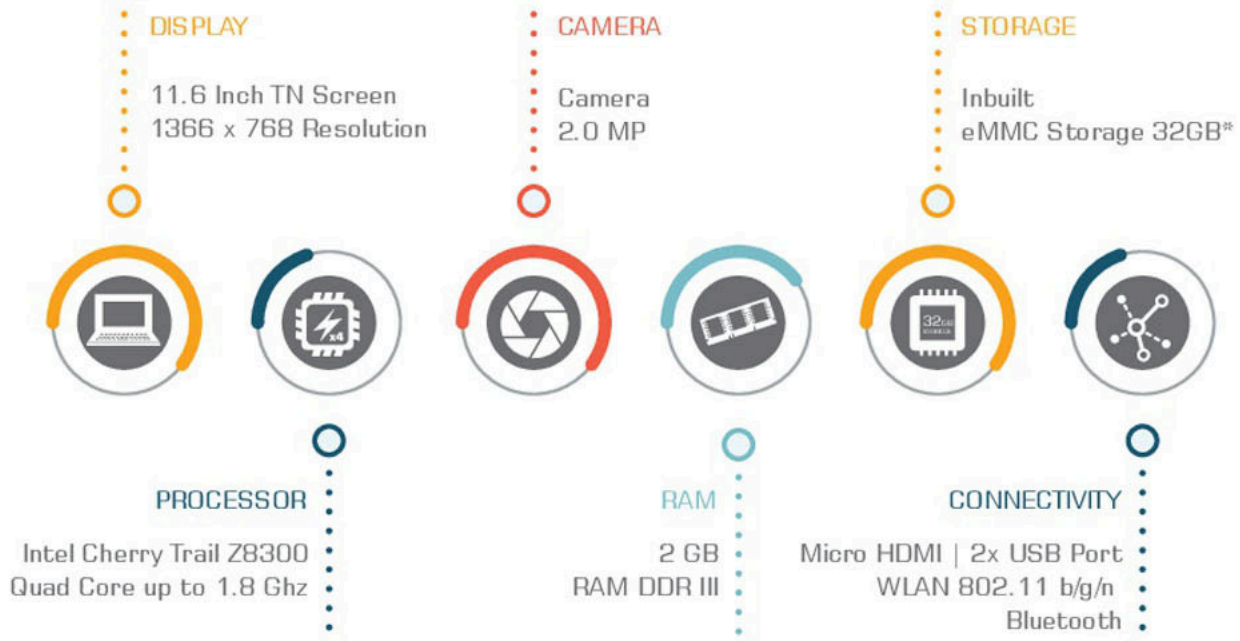

Micro SD, Micro SDHC, Micro SDXC,
Micro USB, USB 2.0, Wi-Fi
IEEE 802.11a/b/g/n
Bluetooth 4.0
1 x Micro USB, 1 x USB 2.0
1 x Micro HDMI
1 x 3.5 mm mini jack

MULTIMEDIA

Digital Camera

Front : 2 Mega Pixel

SOFTWARE

Operating System

Microsoft Windows 10.1

BATTERY

Battery Technology
Battery Current Capacity

Lithium Polymer
10,000 mAh

Laptop productivity . Tablet mobility
A better way to work

NETWORK & BATTERY

- NETWORK: Wireless Connectivity
- BATTERY: 10000 mAh

IN - THE - BOX

- USB Cable
- Warranty Card
- Wall Charger
- Headphone
- Quick Guide
- User Guide

MODEL NO : ZED NOTE

COLOR: SILVER

PART NO :IL.1106G.232WAS